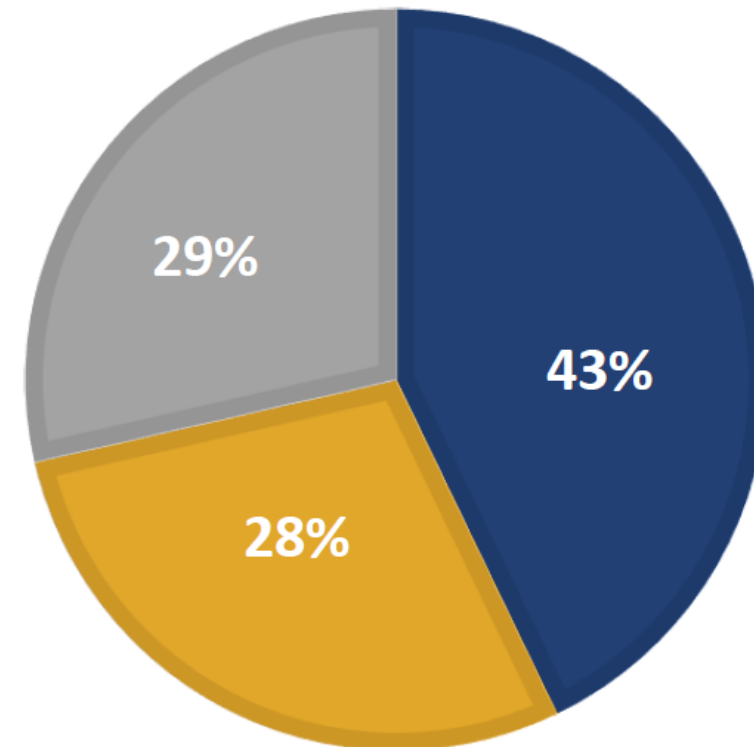

72 Hour New Starts

	Lightning	3
	Human	2
	Undetermined	2
TOTAL		7

■ Lightning ■ Human ■ Undetermined ■ ■