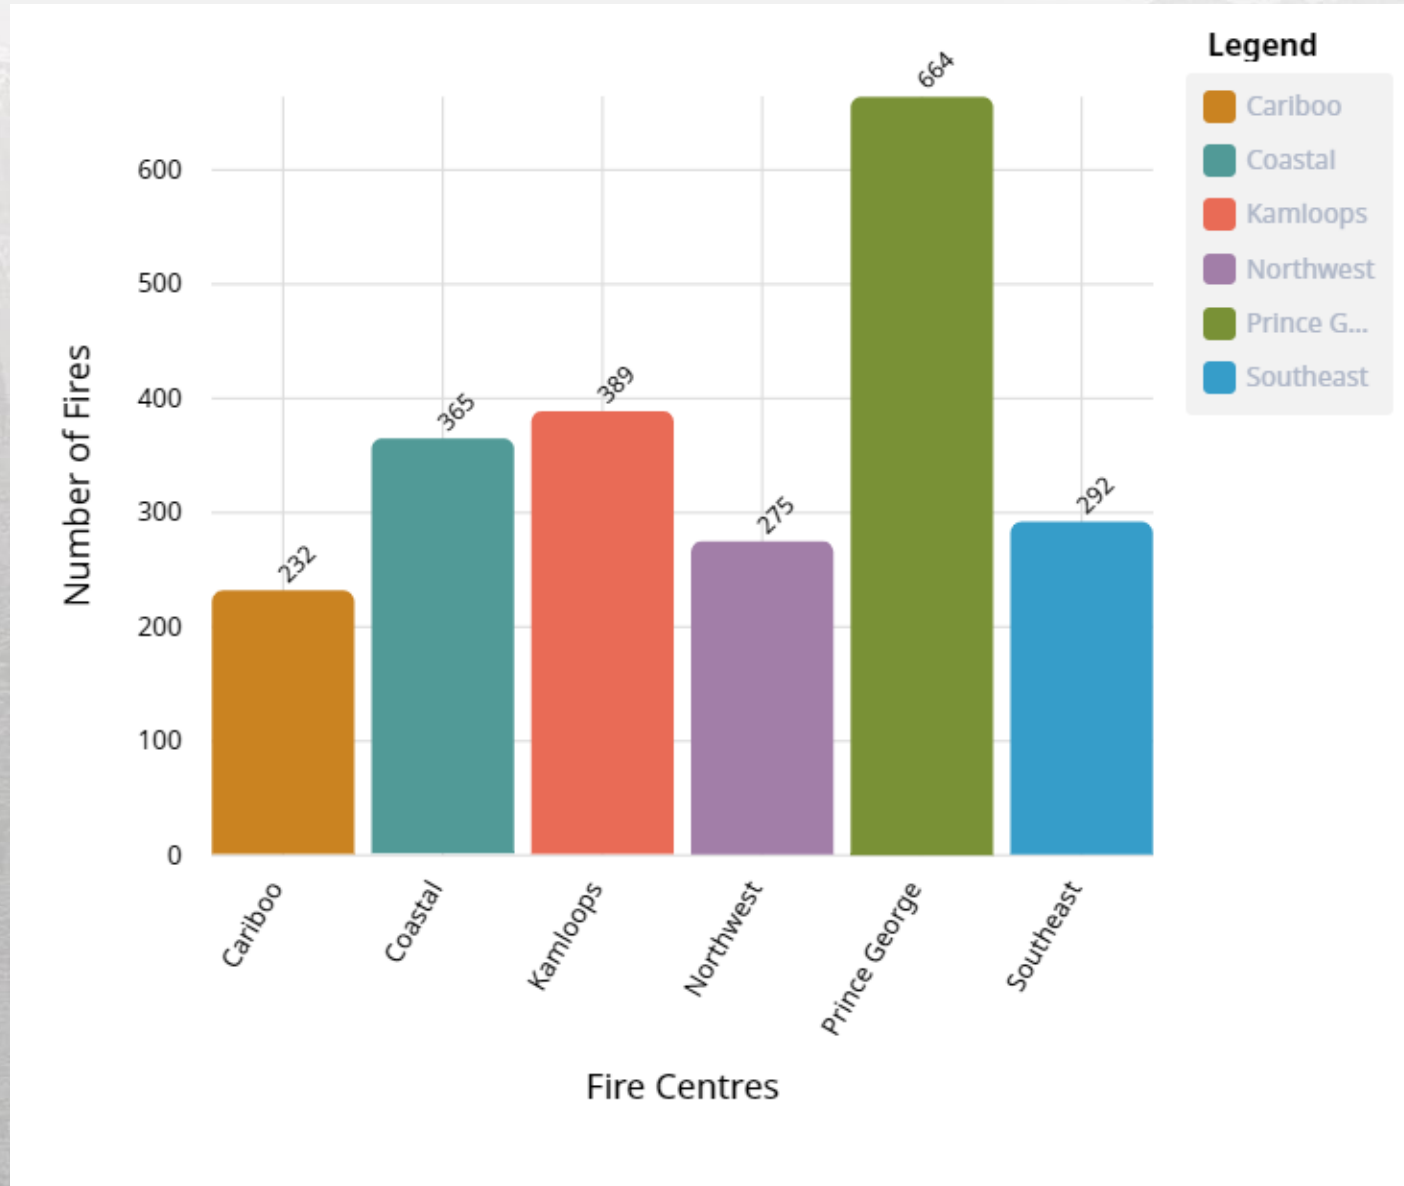

2023 Fire Season

NE Roundtable

EMCR & BCWS Boundaries

Year to Date Fires

Year to Date Fire Cause

Year to Date Hectares Burned

Ministry of
Emergency Management
and Climate Readiness

Fire Centre	Total Fires	Total Area Burned (Hectares)
Cariboo	232	53,608.572
Coastal	365	88,967.879
Kamloops	389	200,699.476
Northwest	275	174,789.347
Prince George	664	1,924,145.82
Southeast	292	44,010.788
All of BC	2217	2,486,221.882

Approximate People Impacts

- BC Evacuations
 - Total Properties Evacuated: 24,350
 - Total Population Evacuated: 48,600
 - 60 orders and alerts remain in place
 - Estimated 579 properties remain on alert, 349 under order
- North PREOC Evacuations
 - Total Properties Evacuated: 4,700
 - Total Population Evacuated: 8,600

How This Season Compares

■ Today ■ Seasonal Average

Current Active Fires

Fire Status

The BC Wildfire Service uses stages of control to report on wildfire progress.

Wildfire of Note

A wildfire that is highly visible or poses a potential threat to public safety.