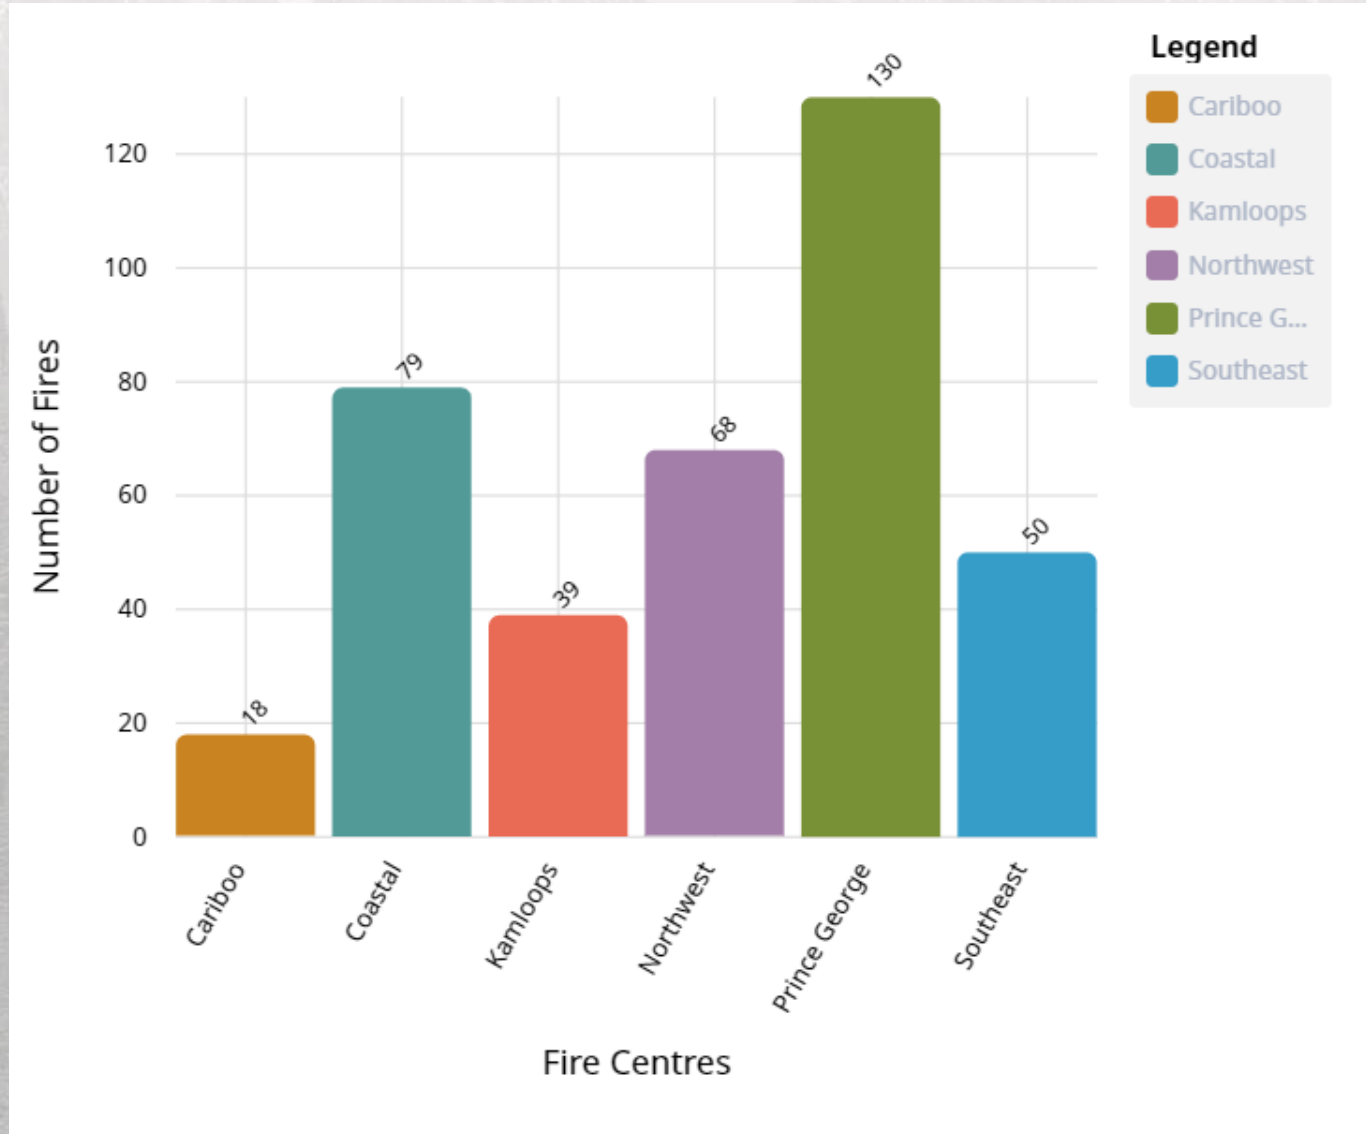

2023 Fire Season

NE Roundtable

EMCR & BCWS Boundaries

Year to Date Fires

Year to Date Fire Cause

Year to Date Hectares Burned

Ministry of
Emergency Management
and Climate Readiness

Fire Centre	Total Fires	Total Area Burned (Hectares)
Cariboo	232	53,608.572
Coastal	365	88,967.879
Kamloops	389	200,699.476
Northwest	275	174,789.347
Prince George	664	1,924,145.82
Southeast	292	44,010.788
All of BC	2217	2,486,221.882

Approximate People Impacts

- BC Evacuations
 - Total Properties Evacuated: 24,350
 - Total Population Evacuated: 48,600
 - 60 orders and alerts remain in place
 - Estimated 579 properties remain on alert, 349 under order
- North PREOC Evacuations
 - Total Properties Evacuated: 4,700
 - Total Population Evacuated: 8,600

How This Season Compares

■ Today ■ Seasonal Average

Current Active Fires

Fire Status

The BC Wildfire Service uses stages of control to report on wildfire progress.

Wildfire of Note

A wildfire that is highly visible or poses a potential threat to public safety.