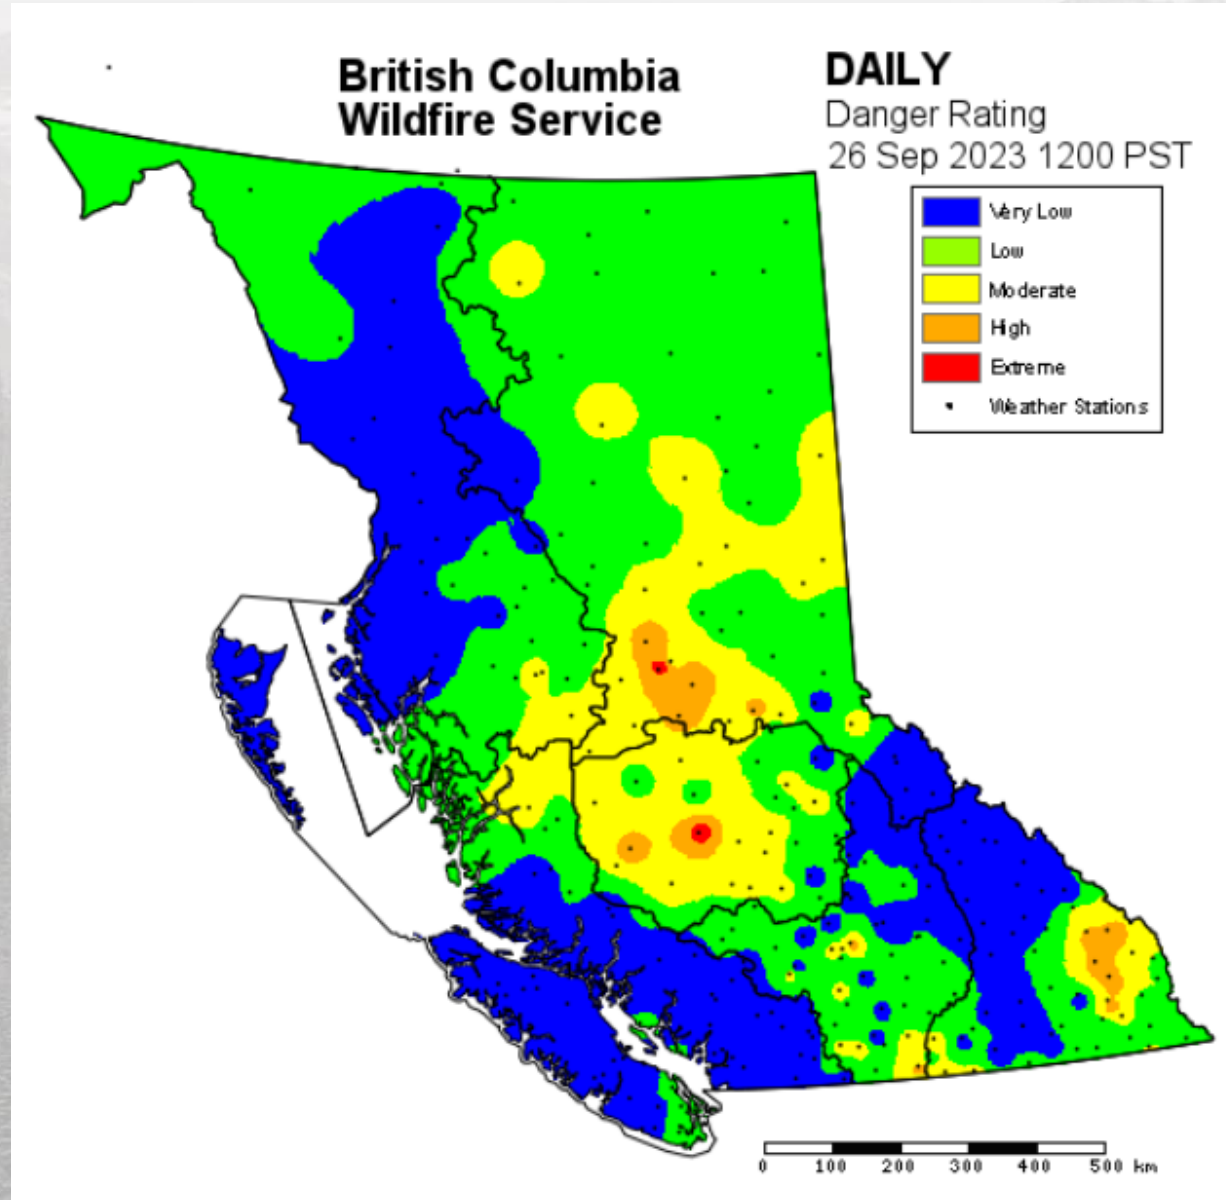

72 Hour New Starts

	Lightning	3
	Human	2
	Undetermined	2
TOTAL		7

■ Lightning ■ Human ■ Undetermined ■ ■

Wildfire Danger Rating

2022 End of Season Drought Maps

Questions?