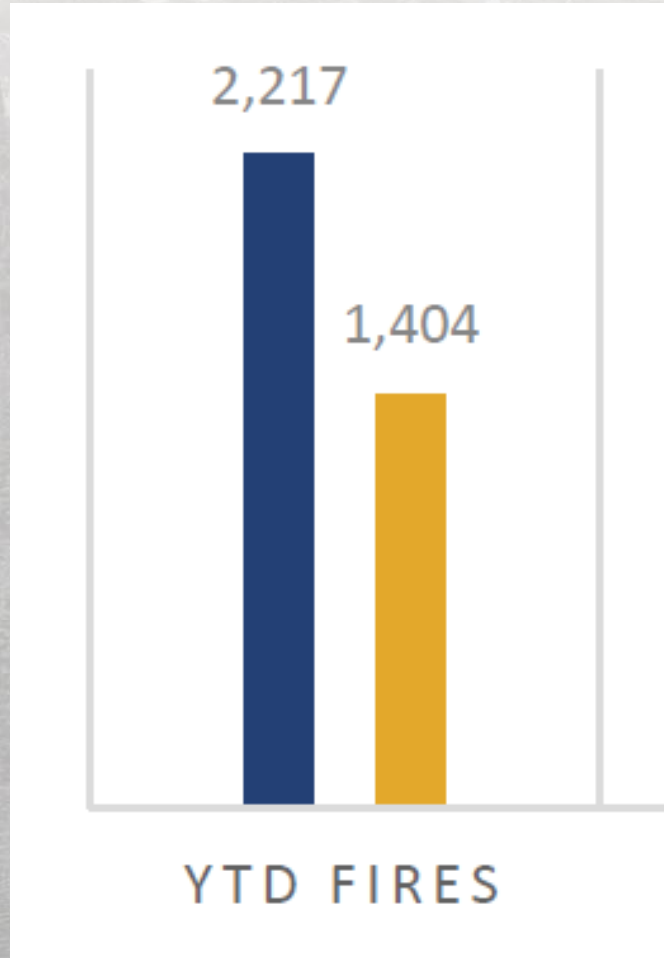

How This Season Compares

■ Today ■ Seasonal Average