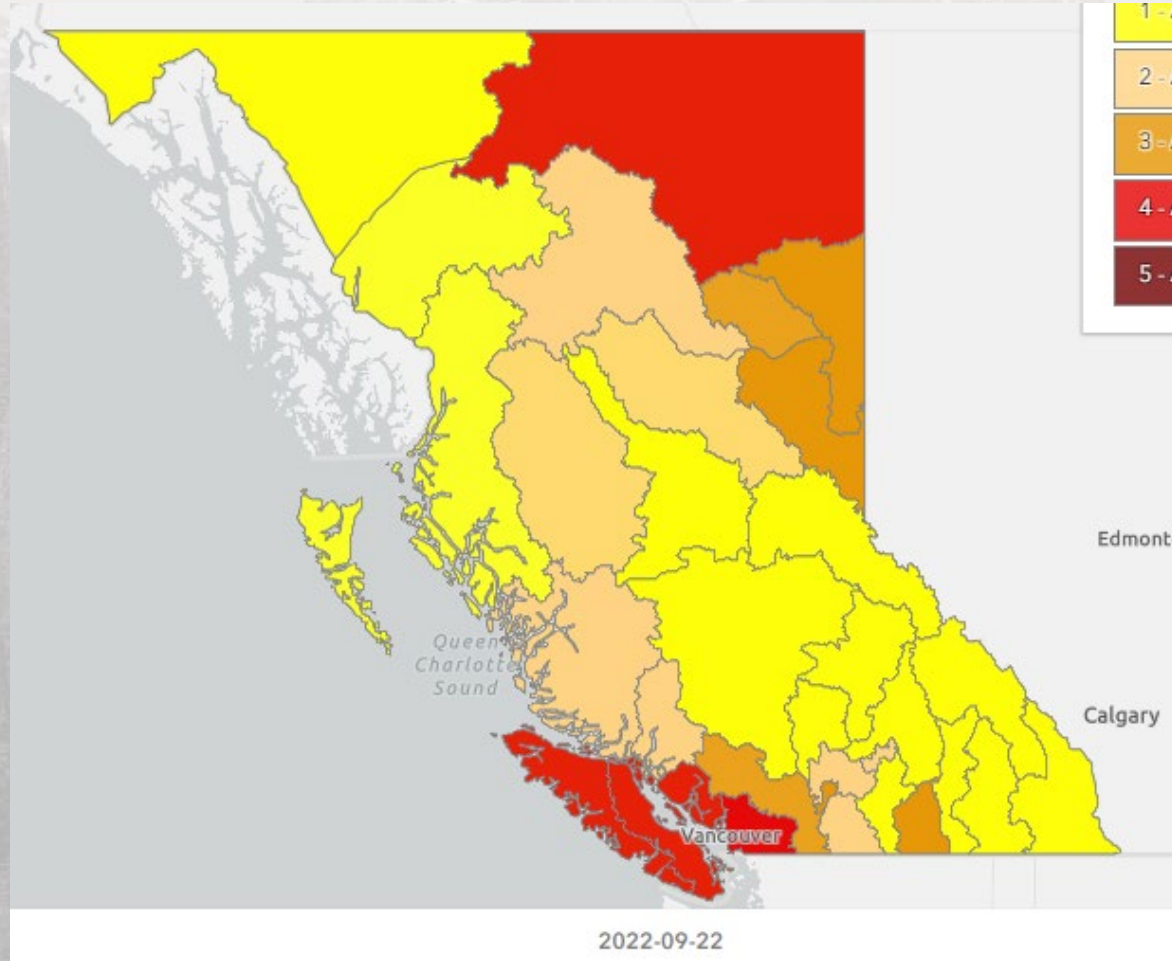

Approximate People Impacts

- BC Evacuations
 - Total Properties Evacuated: 24,350
 - Total Population Evacuated: 48,600
 - 60 orders and alerts remain in place
 - Estimated 579 properties remain on alert, 349 under order
- North PREOC Evacuations
 - Total Properties Evacuated: 4,700
 - Total Population Evacuated: 8,600

72 Hour New Starts

	Lightning	3
	Human	2
	Undetermined	2
TOTAL		7

■ Lightning ■ Human ■ Undetermined ■ ■

Wildfire Danger Rating

2022 End of Season Drought Maps

Questions?