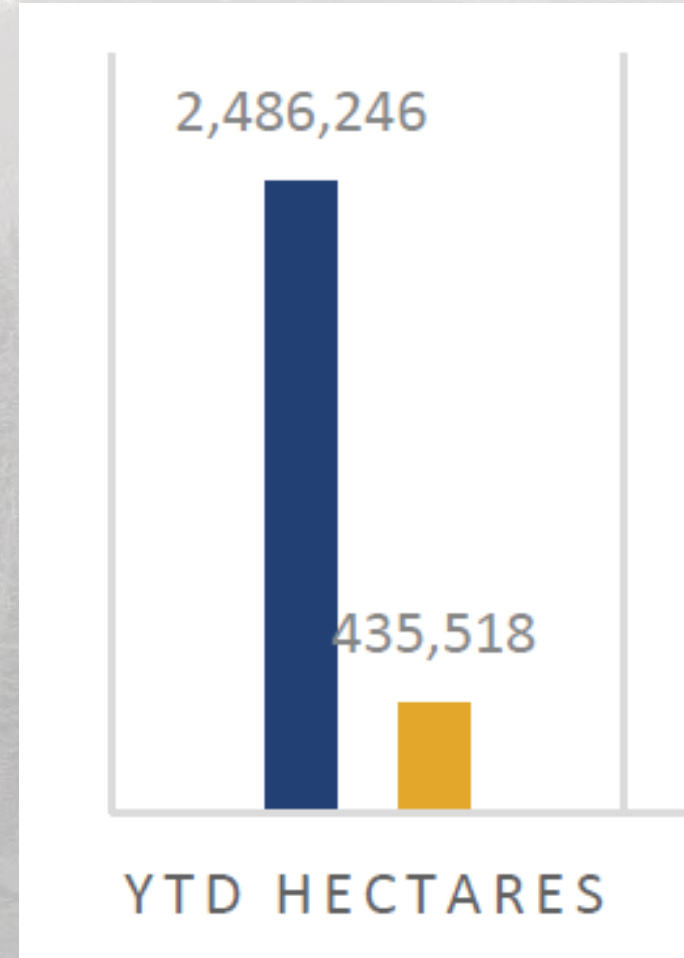

How This Season Compares

■ Today ■ Seasonal Average