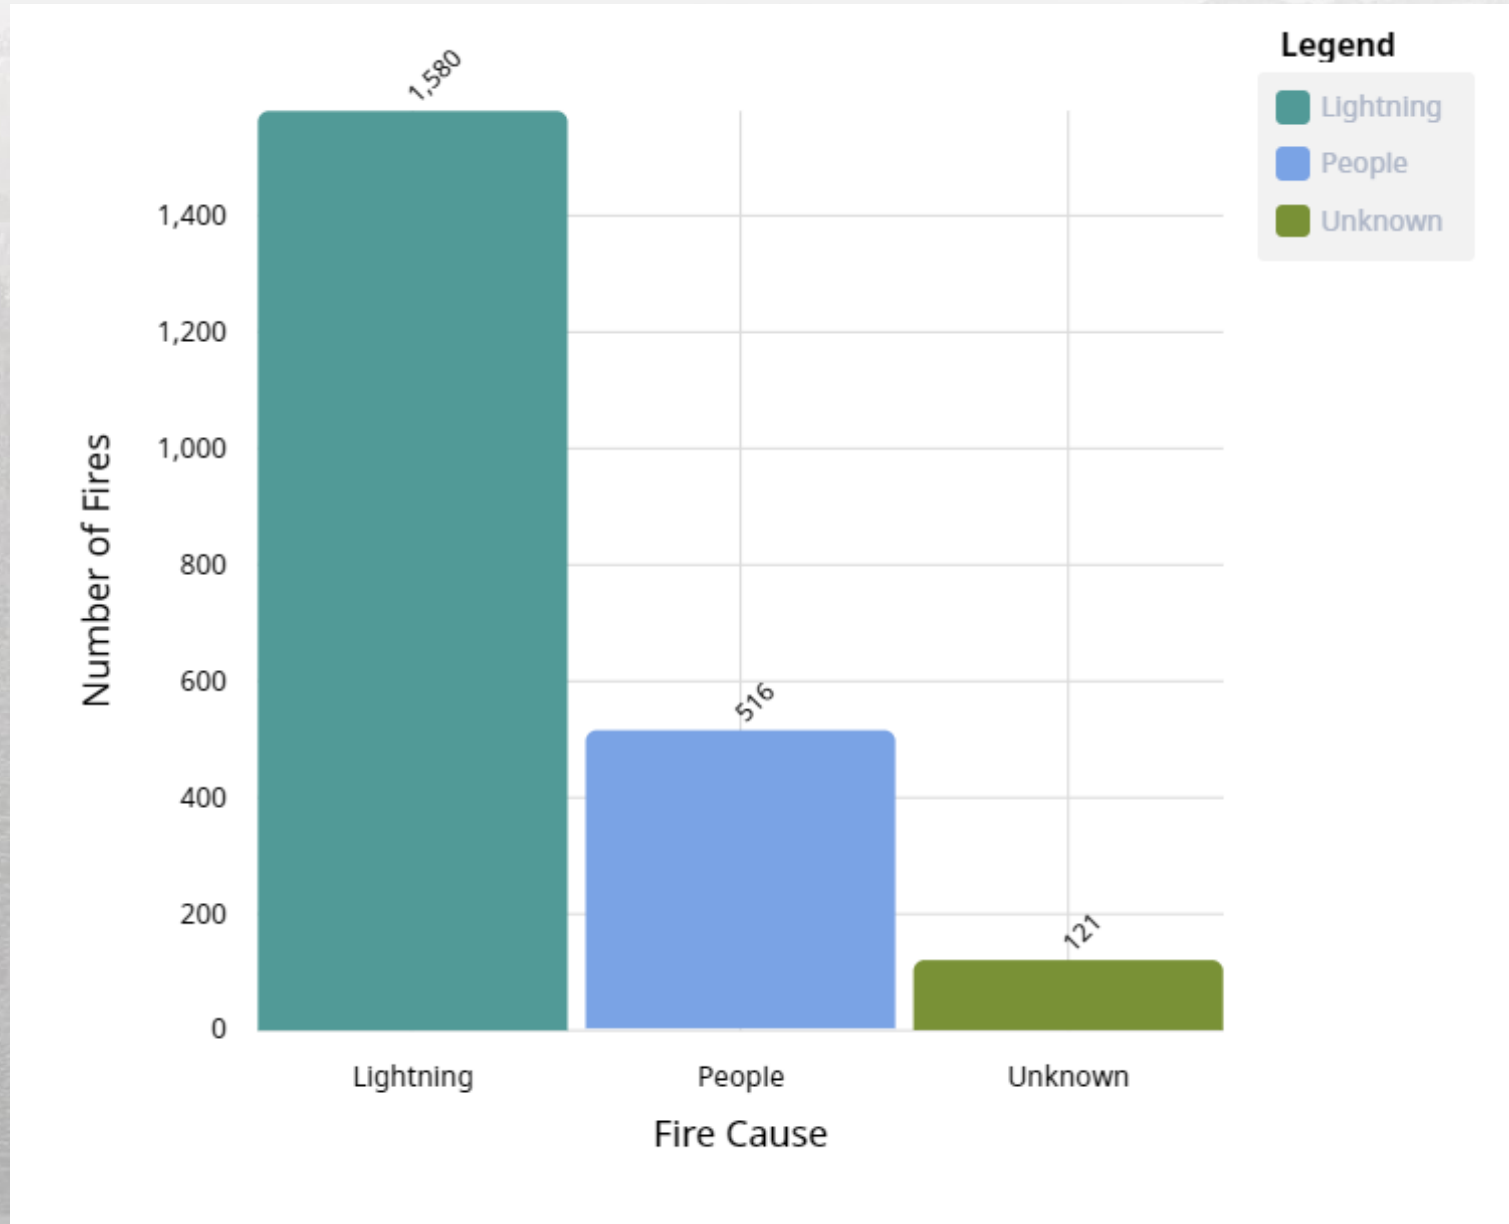

2023 Fire Season

NE Roundtable

EMCR & BCWS Boundaries

Year to Date Fires

Year to Date Fire Cause

Year to Date Hectares Burned

Ministry of
Emergency Management
and Climate Readiness

Fire Centre	Total Fires	Total Area Burned (Hectares)
Cariboo	232	53,608.572
Coastal	365	88,967.879
Kamloops	389	200,699.476
Northwest	275	174,789.347
Prince George	664	1,924,145.82
Southeast	292	44,010.788
All of BC	2217	2,486,221.882

Approximate People Impacts

- BC Evacuations
 - Total Properties Evacuated: 24,350
 - Total Population Evacuated: 48,600
 - 60 orders and alerts remain in place
 - Estimated 579 properties remain on alert, 349 under order
- North PREOC Evacuations
 - Total Properties Evacuated: 4,700
 - Total Population Evacuated: 8,600