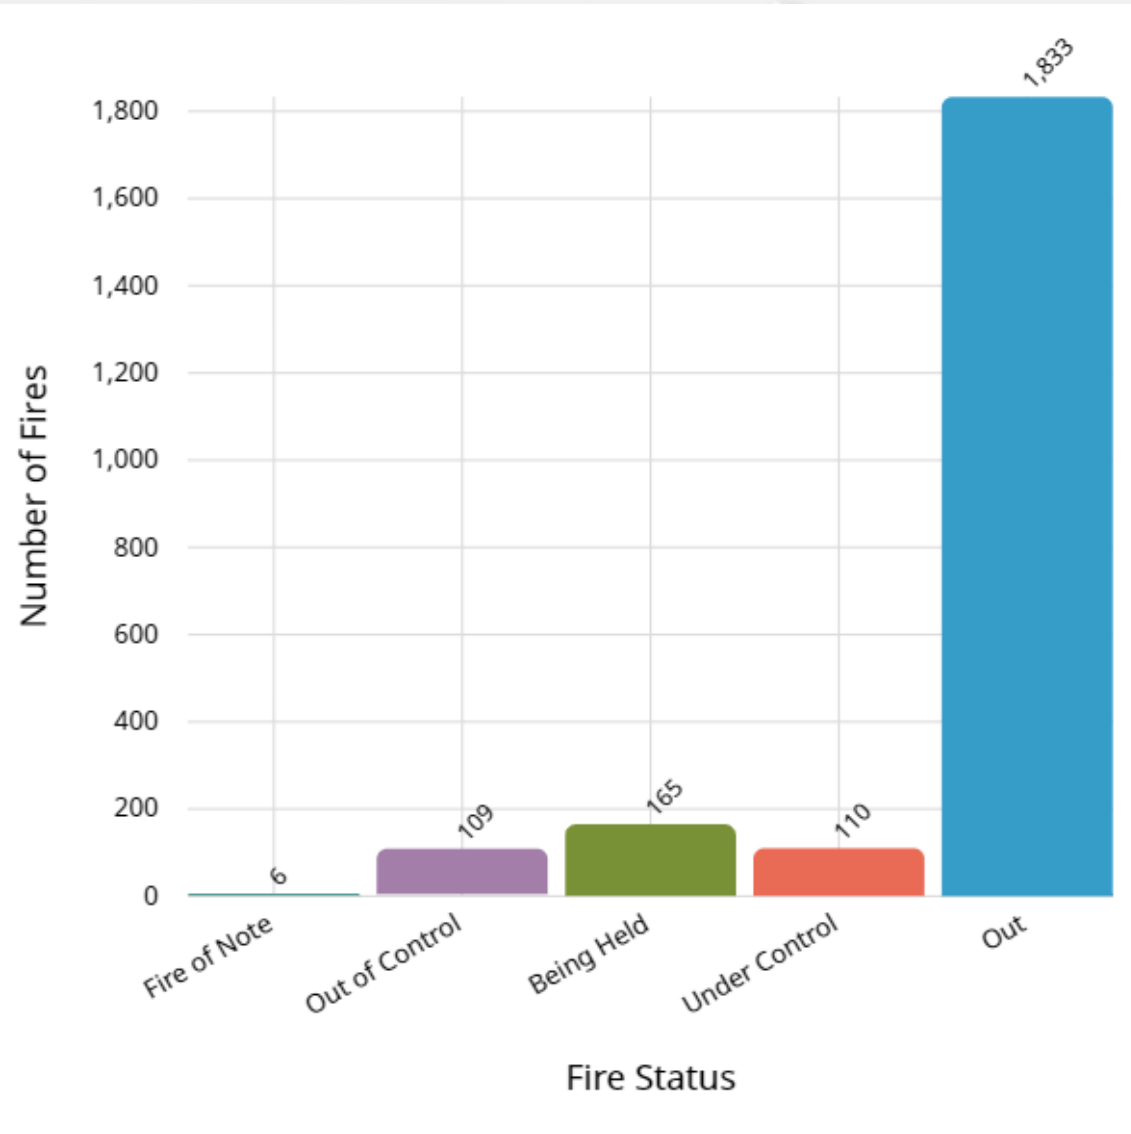

2023 Fire Season

NE Roundtable

EMCR & BCWS Boundaries

Year to Date Fires

Year to Date Fire Cause

Year to Date Hectares Burned

Ministry of
Emergency Management
and Climate Readiness

Fire Centre	Total Fires	Total Area Burned (Hectares)
Cariboo	232	53,608.572
Coastal	365	88,967.879
Kamloops	389	200,699.476
Northwest	275	174,789.347
Prince George	664	1,924,145.82
Southeast	292	44,010.788
All of BC	2217	2,486,221.882

Approximate People Impacts

- BC Evacuations
 - Total Properties Evacuated: 24,350
 - Total Population Evacuated: 48,600
 - 60 orders and alerts remain in place
 - Estimated 579 properties remain on alert, 349 under order
- North PREOC Evacuations
 - Total Properties Evacuated: 4,700
 - Total Population Evacuated: 8,600

How This Season Compares

■ Today ■ Seasonal Average

Current Active Fires

Fire Status

The BC Wildfire Service uses stages of control to report on wildfire progress.

Wildfire of Note

A wildfire that is highly visible or poses a potential threat to public safety.

Out of Control

A wildfire that is continuing to spread and is not responding to suppression efforts.

Being Held

A wildfire that is not likely to spread beyond predetermined boundaries under current conditions.