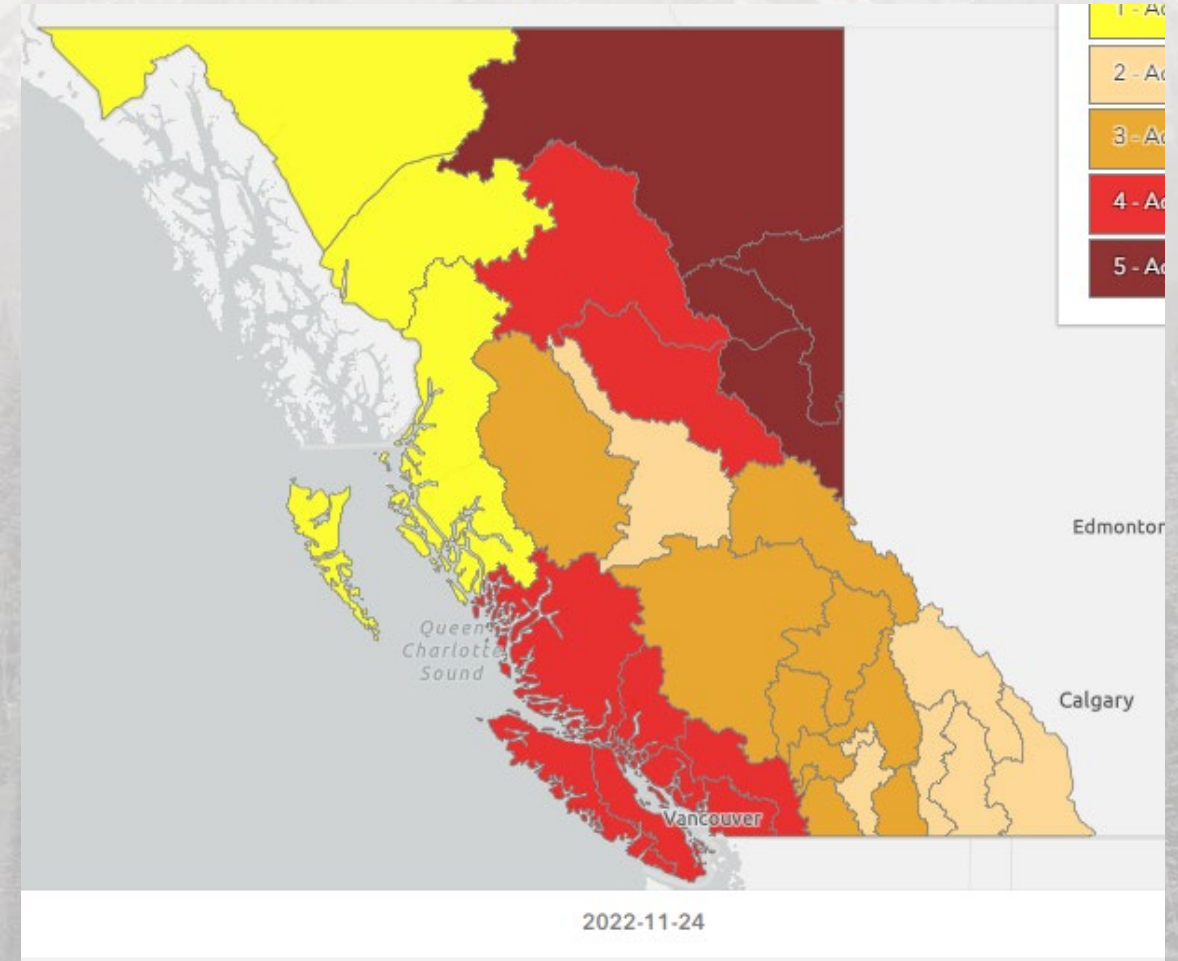

Approximate People Impacts

- BC Evacuations
 - Total Properties Evacuated: 24,350
 - Total Population Evacuated: 48,600
 - 60 orders and alerts remain in place
 - Estimated 579 properties remain on alert, 349 under order
- North PREOC Evacuations
 - Total Properties Evacuated: 4,700
 - Total Population Evacuated: 8,600

72 Hour New Starts

	Lightning	3
	Human	2
	Undetermined	2
TOTAL		7

■ Lightning ■ Human ■ Undetermined ■ ■

Wildfire Danger Rating

2022 End of Season Drought Maps

Questions?