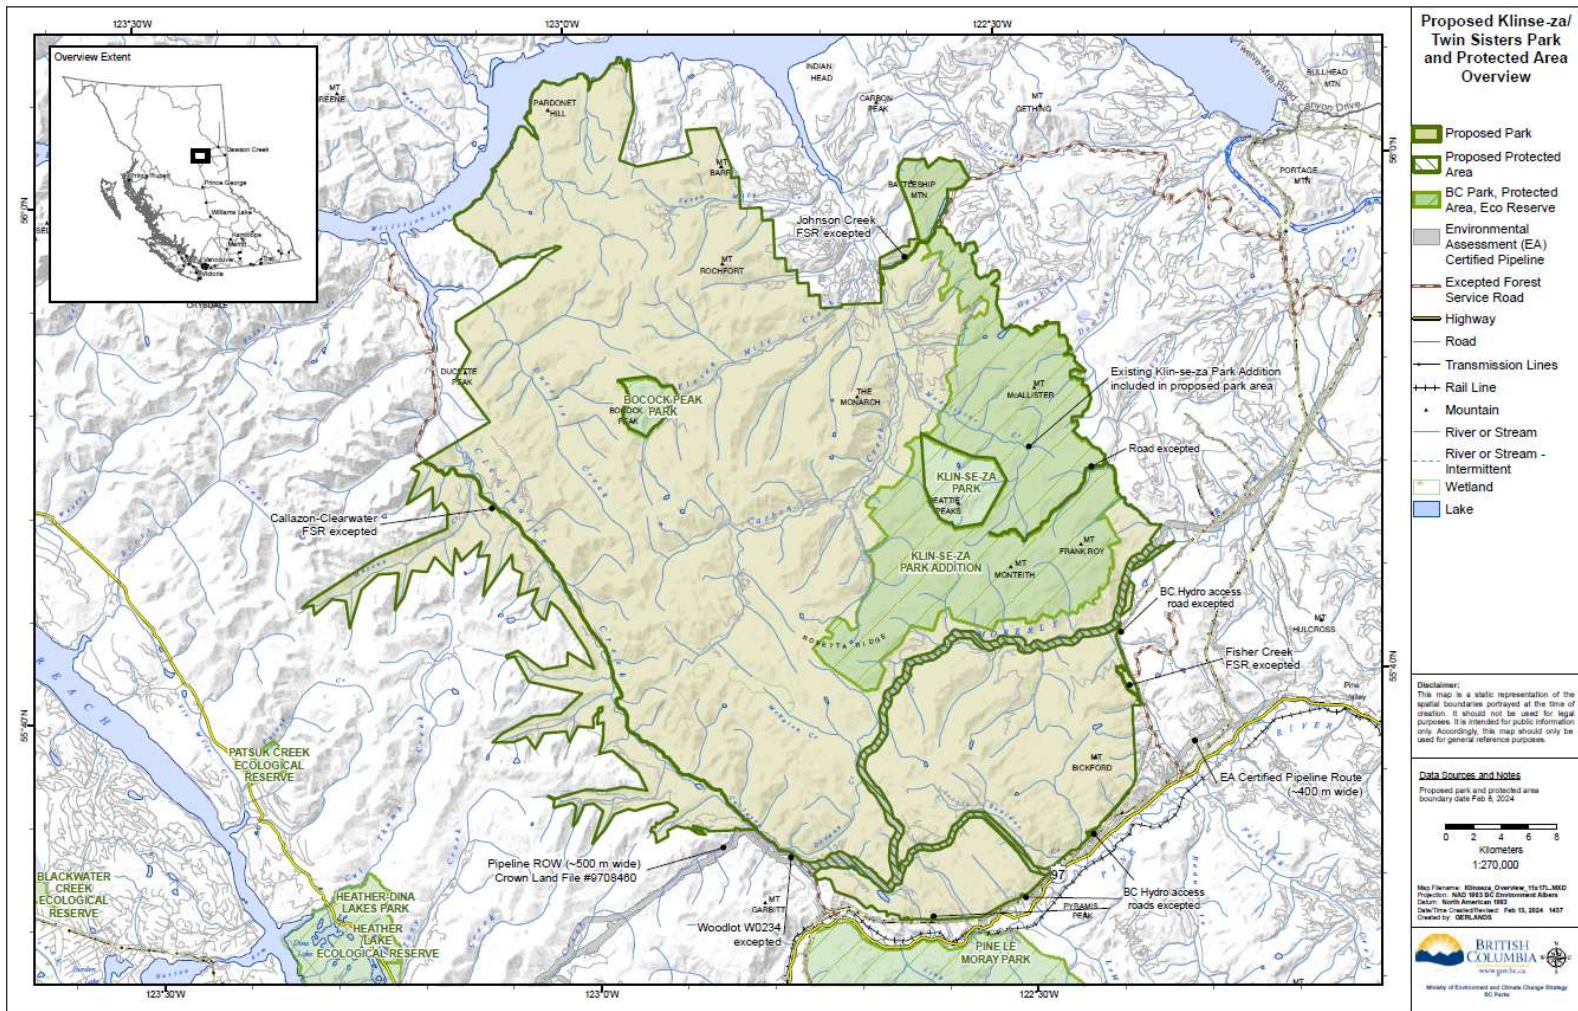

Klinse-za Park Expansion

NE Roundtable Meeting
February 28, 2024

BC Parks

Proposed Klinse-za/Twin Sisters Park and Protected Area

- Park expansion is a commitment of the Caribou Partnership Agreement (2020), intended to limit disturbance and development in caribou habitat.
- Zone B2 was established as Klin-se-za Park Addition in 2020/2021.
- Proposed protection of Zone B3 will add approx. 168,000 ha - Klinse-za/Twin Sisters Park.
- 3,400 ha proposed protected area corridor
- Altogether an addition of 203,200 ha (B2 and B3) of protected land.

BC Parks

Proposed Klinse-za/Twin Sisters Park and Protected Area

Questions?

BC Parks