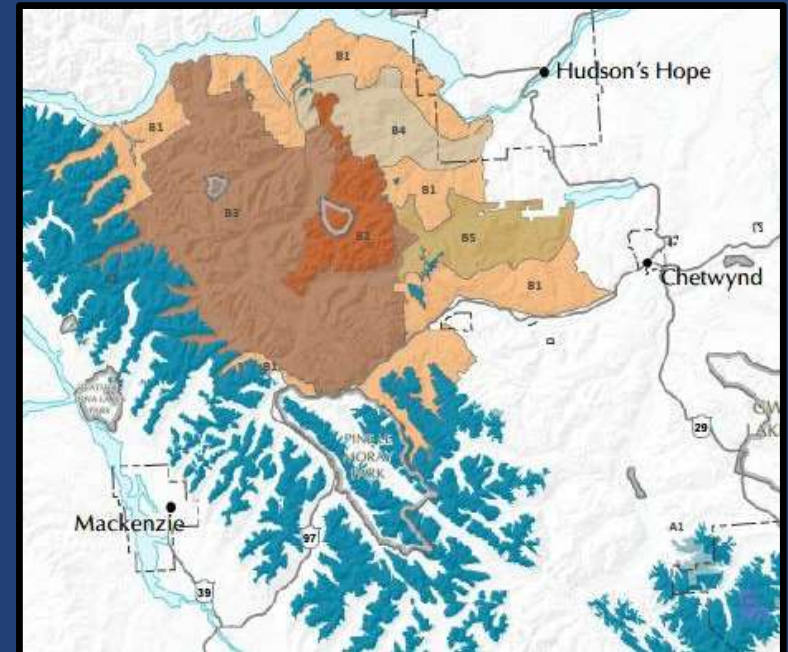

Klinse-za Park Expansion

NE Roundtable Meeting
February 28, 2024

BC Parks

Proposed Klinse-za/Twin Sisters Park and Protected Area

- Park expansion is a commitment of the Caribou Partnership Agreement (2020), intended to limit disturbance and development in caribou habitat.
- Zone B2 was established as Klin-se-za Park Addition in 2020/2021.
- Proposed protection of Zone B3 will add approx. 168,000 ha - Klinse-za/Twin Sisters Park.
- 3,400 ha proposed protected area corridor
- Altogether an addition of 203,200 ha (B2 and B3) of protected land.

BC Parks

Proposed Klinse-za/Twin Sisters Park and Protected Area

Questions?

BC Parks