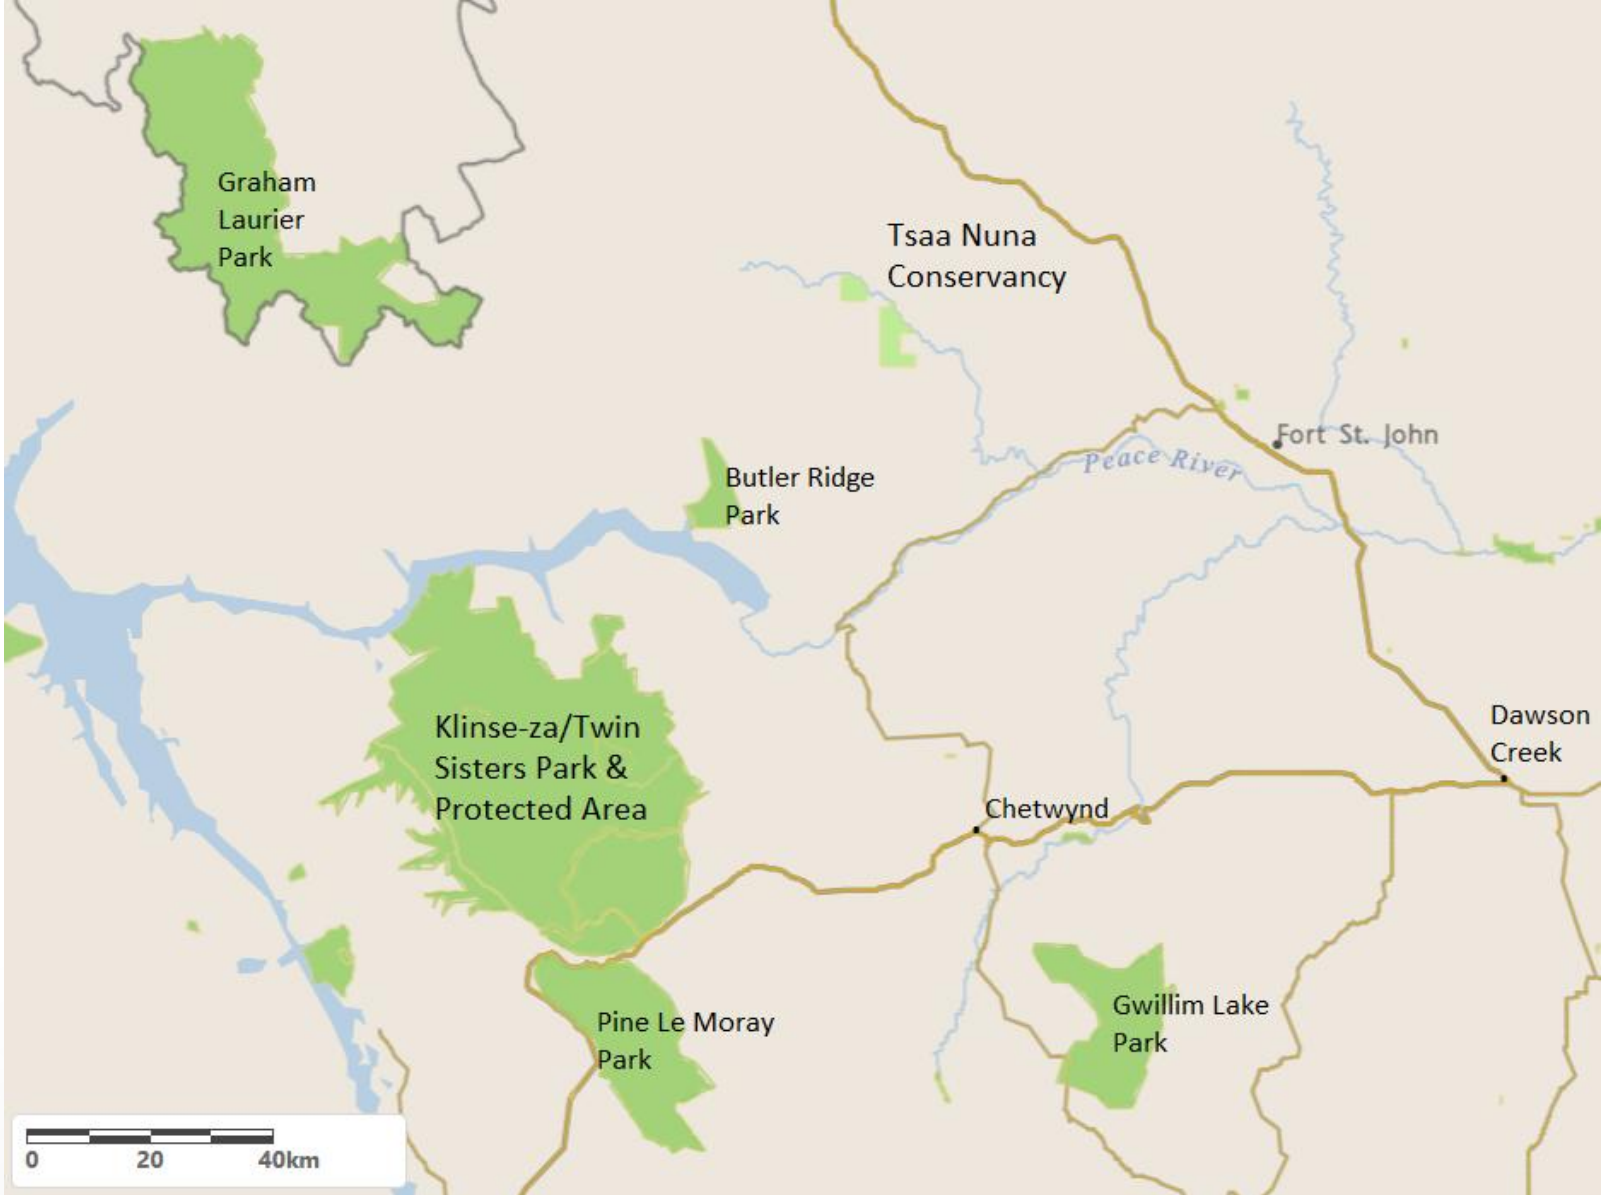

3. Klinse-za/Twin Sisters Park and Protected Area

- Park expanded to ~200,000 ha in June 2024
- Caribou Partnership Agreement
- Develop management direction in partnership with Saulteau and West Moberly First Nations
- **Background work in progress**

*Project webpage will go live when project is initiated publicly.