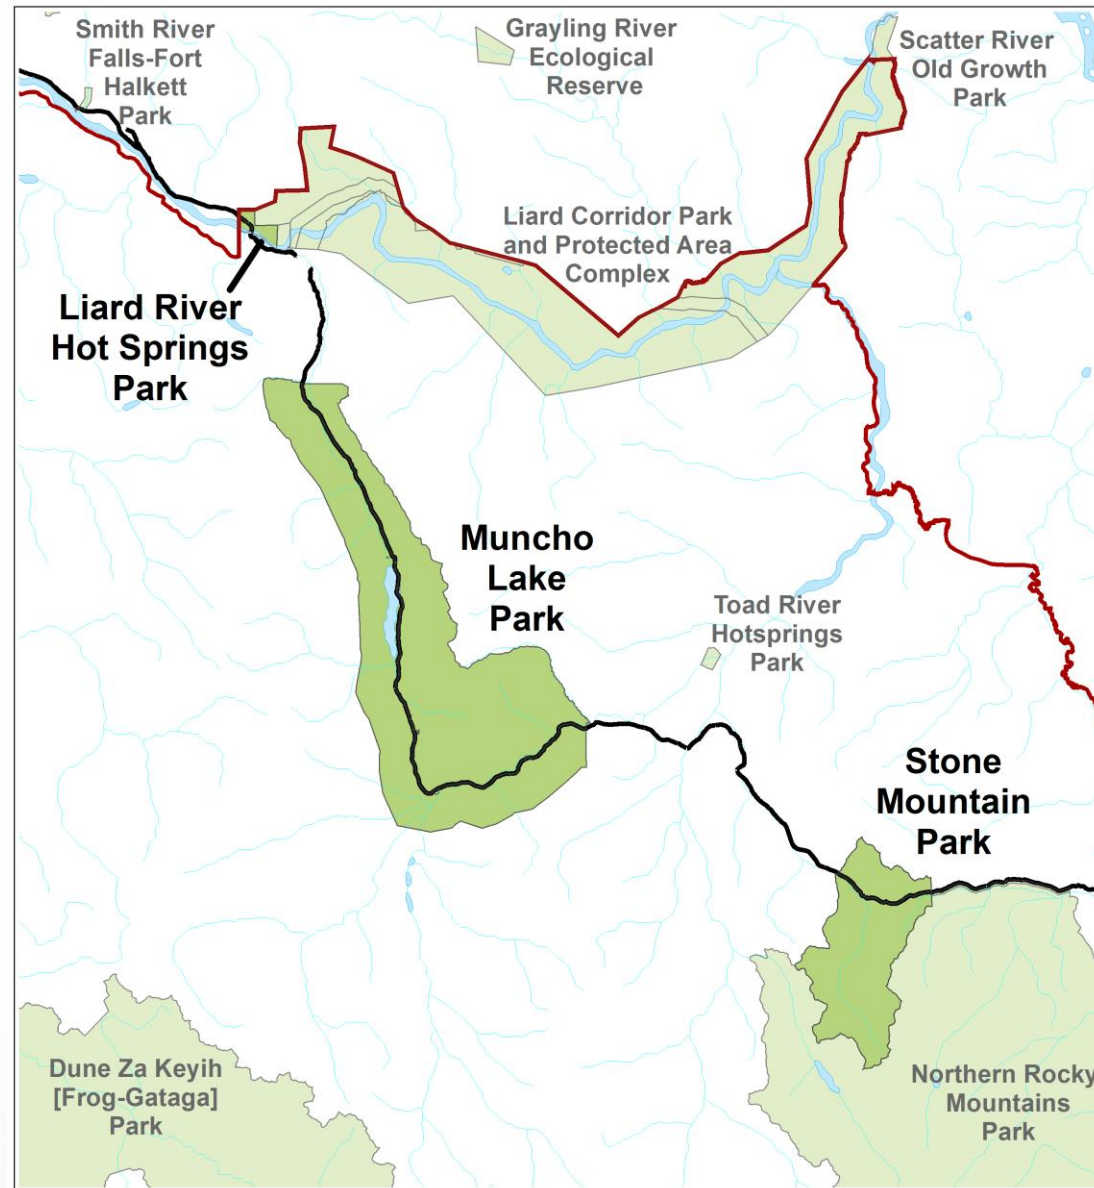

Project Website:

<https://helpshapebc.gov.bc.ca/m-k-backcountry-management-plan>

Overview Map Backcountry Protected Areas of the Muskwa-Kechika

Legend

- Muskwa-Kechika Management Area (MKMA)
 - Provincial Parks & Protected Areas - All
 - Protected areas included in management plan
- 1 Dall River Old Growth Park
 - 2 Denetiah Park & Denetiah Corridor Protected Area
 - 3 Dune Za Keyih/Frog Gatage Park & Protected Area
 - 4 Finlay-Russel Park & Protected Area
 - 5 Graham-Laurier Park
 - 6 Horneline Creek Park
 - 7 Kwadacha Wilderness Park
 - 8 Liard River Corridor Park & Protected Area Complex
 - 9 Ospika Cones Ecological Reserve
 - 10 Prophet River Hotsprings Park
 - 11 Scatter River Old Growth Park
 - 12 Sikanni Chief River Ecological Reserve
 - 13 Toad River Hotsprings Park

BC Parks
Date Created:
October 9, 2023

2. Frontcountry Protected Areas – Muskwa Kechika

- Initial public consultation complete via survey
- 2025 - 2026 - additional meetings with stakeholder groups and First Nations to discuss issues, changes to existing management direction
- **2026 – drafting of plan**
- TBD – public engagement on updated direction (open houses, online survey, community meetings)

*Project webpage in development

Overview Map Frontcountry Parks of the Muskwa-Kechika

Legend

- Muskwa-Kechika Management Area (MKMA)
- Alaska Highway
- Provincial Parks & Protected Areas - ALL
- Protected areas included in management plan

BC Parks

Date Created:
October 9, 2023

3. Klinse-za/Twin Sisters Park and Protected Area

- Park expanded to ~200,000 ha in June 2024
- Caribou Partnership Agreement
- Develop management direction in partnership with Saulteau and West Moberly First Nations
- **Background work in progress**