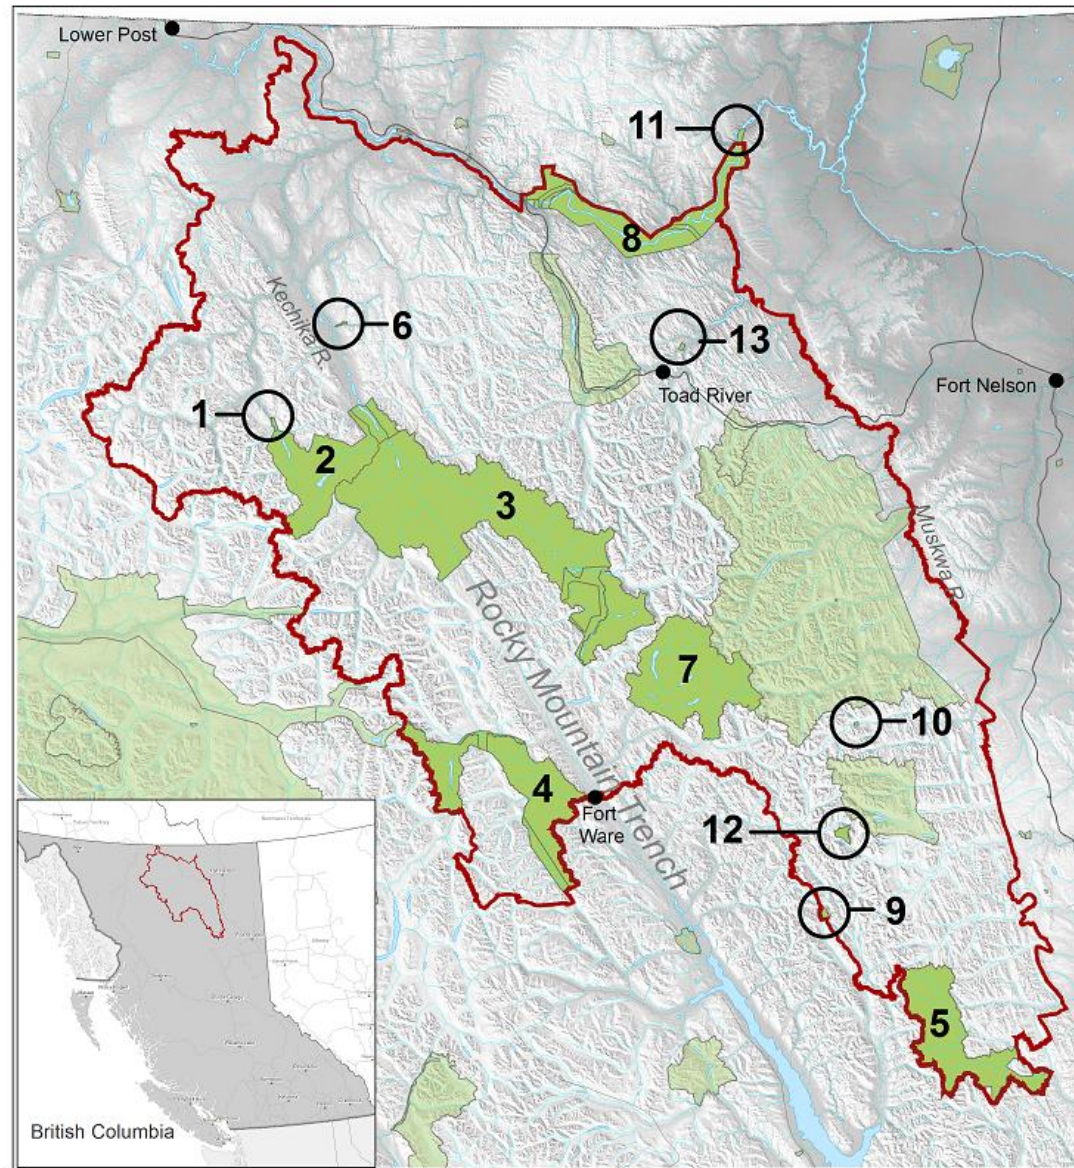

Park Management Planning - Northeast

Andrea Somerville
Planning Section Head
Omineca Peace Region

May 6, 2026

Ministry of
Environment
and Parks

1. Backcountry Protected Areas – Muskwa Kechika

- Summer 2024 – public engagement on draft plan
- Winter 2024 – develop final plan based on feedback
- **2025-2026 – final reviews in progress**
- TBD - management plan implementation

Project Website:

<https://helpshapebc.gov.bc.ca/m-k-backcountry-management-plan>

Overview Map Backcountry Protected Areas of the Muskwa-Kechika

Legend

- Muskwa-Kechika Management Area (MKMA)
 - Provincial Parks & Protected Areas - All
 - Protected areas included in management plan
- 1 Dall River Old Growth Park
 - 2 Denetiah Park & Denetiah Corridor Protected Area
 - 3 Dune Za Keyih/Frog Gatage Park & Protected Area
 - 4 Finlay-Russel Park & Protected Area
 - 5 Graham-Laurier Park
 - 6 Horneline Creek Park
 - 7 Kwadacha Wilderness Park
 - 8 Liard River Corridor Park & Protected Area Complex
 - 9 Ospika Cones Ecological Reserve
 - 10 Prophet River Hotsprings Park
 - 11 Scatter River Old Growth Park
 - 12 Sikanni Chief River Ecological Reserve
 - 13 Toad River Hotsprings Park

BC Parks
Date Created:
October 9, 2023

2. Frontcountry Protected Areas – Muskwa Kechika

- Initial public consultation complete via survey
- 2025 - 2026 - additional meetings with stakeholder groups and First Nations to discuss issues, changes to existing management direction
- **2026 – drafting of plan**
- TBD – public engagement on updated direction (open houses, online survey, community meetings)

*Project webpage in development

Overview Map Frontcountry Parks of the Muskwa-Kechika

Legend

- Muskwa-Kechika Management Area (MKMA)
- Alaska Highway
- Provincial Parks & Protected Areas - ALL
- Protected areas included in management plan